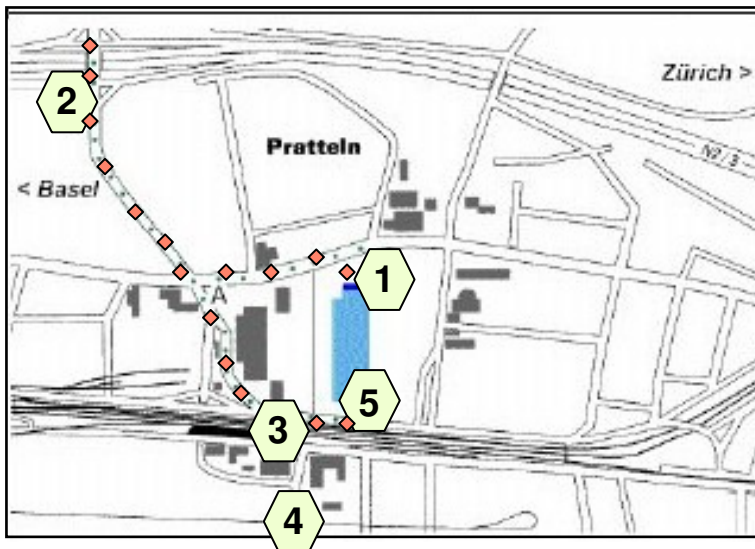

How to find us in Pratteln

By car

Motorway, exit "Pratteln/Schweizerhalle" (2) follow signs for "Pratteln". After 300 meters get into left lane and turn left at the roundabout / petrol station (A). Buss Industriepark main entrance (1) is 200 meters on the right

By train

Railway station Pratteln (3) use pedestrian subway, direction North. Walk to the right hand side to gate 5 and follow the road straight forward to the main entrance (1).

By tram

Station "Bahnhofstrasse" (4). Walk direction railway station (3), use pedestrian subway and proceed as above.

Goods delivery

Motorway, exit "Pratteln/Schweizerhalle" (2) follow signs for "Pratteln". At roundabout / petrol station (A) go straight ahead. After approx. 40 meters turn left and after 300 meters the Buss Industriepark main delivery gate (5) is on the left.